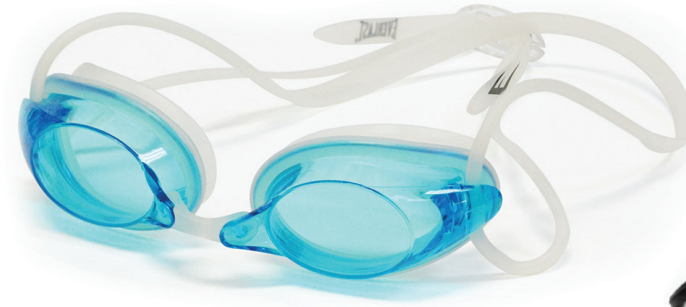

SKU: EVGG7F918 BLACK - WHITE
EVGG7F911 BLACK - SMOKE
EVGG7F913 NAVY - CLEAR

FOCUS

Unisex design.
Anti scratch.
Non-fogging and uv-protection.
Ergonomic completely sealed silicone protective circle design can help to reduce the pressure around the eyes.
Adjustable silicone strap design.

SKU: EVGG7F621 SILVER - BLACK
EVGG7F622 BLUE - WHITE

*PACKAGING

SWIMMING GOGGLES

TORPEDO

Unisex design.
Anti scratch.
Non-fogging and uv-protection.
Ergonomic completely sealed silicone protective circle design can help to reduce the pressure around the eyes.
Adjustable silicone strap design.

SKU: EVGG7F238 CLEAR - BLUE
EVGG7F231 BLACK - BLUE

EVGG7F238
TORPEDO

EVGG7F231
TORPEDO

PRISM

Unisex design.
Anti scratch.
Non-fogging and uv-protection.
Ergonomic completely sealed silicone protective circle design can help to reduce the pressure around the eyes.
Adjustable silicone strap design.