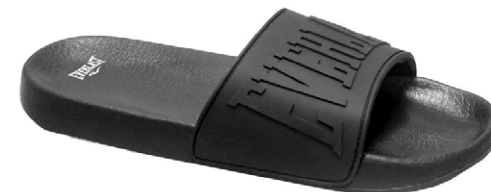

# MEN SLIDES

**OVER SLIDES**  
SKU: EVSD20311  
COLOR: Black / White

## Men's Slide

Features a raised logo on the front of the band. The ergonomic sole and band keep your feet steady and provide you with the comfort and stability you deserve. Inner band has a soft quilted fabric for better comfort.

# MEN SLIDES

**ADJ CAMO SLIDES**  
SKU: EVSD20892  
COLOR: Black / Camo / White

**ADJ LABEL SLIDES**  
SKU: EVSD20881  
COLOR: Black / Grey